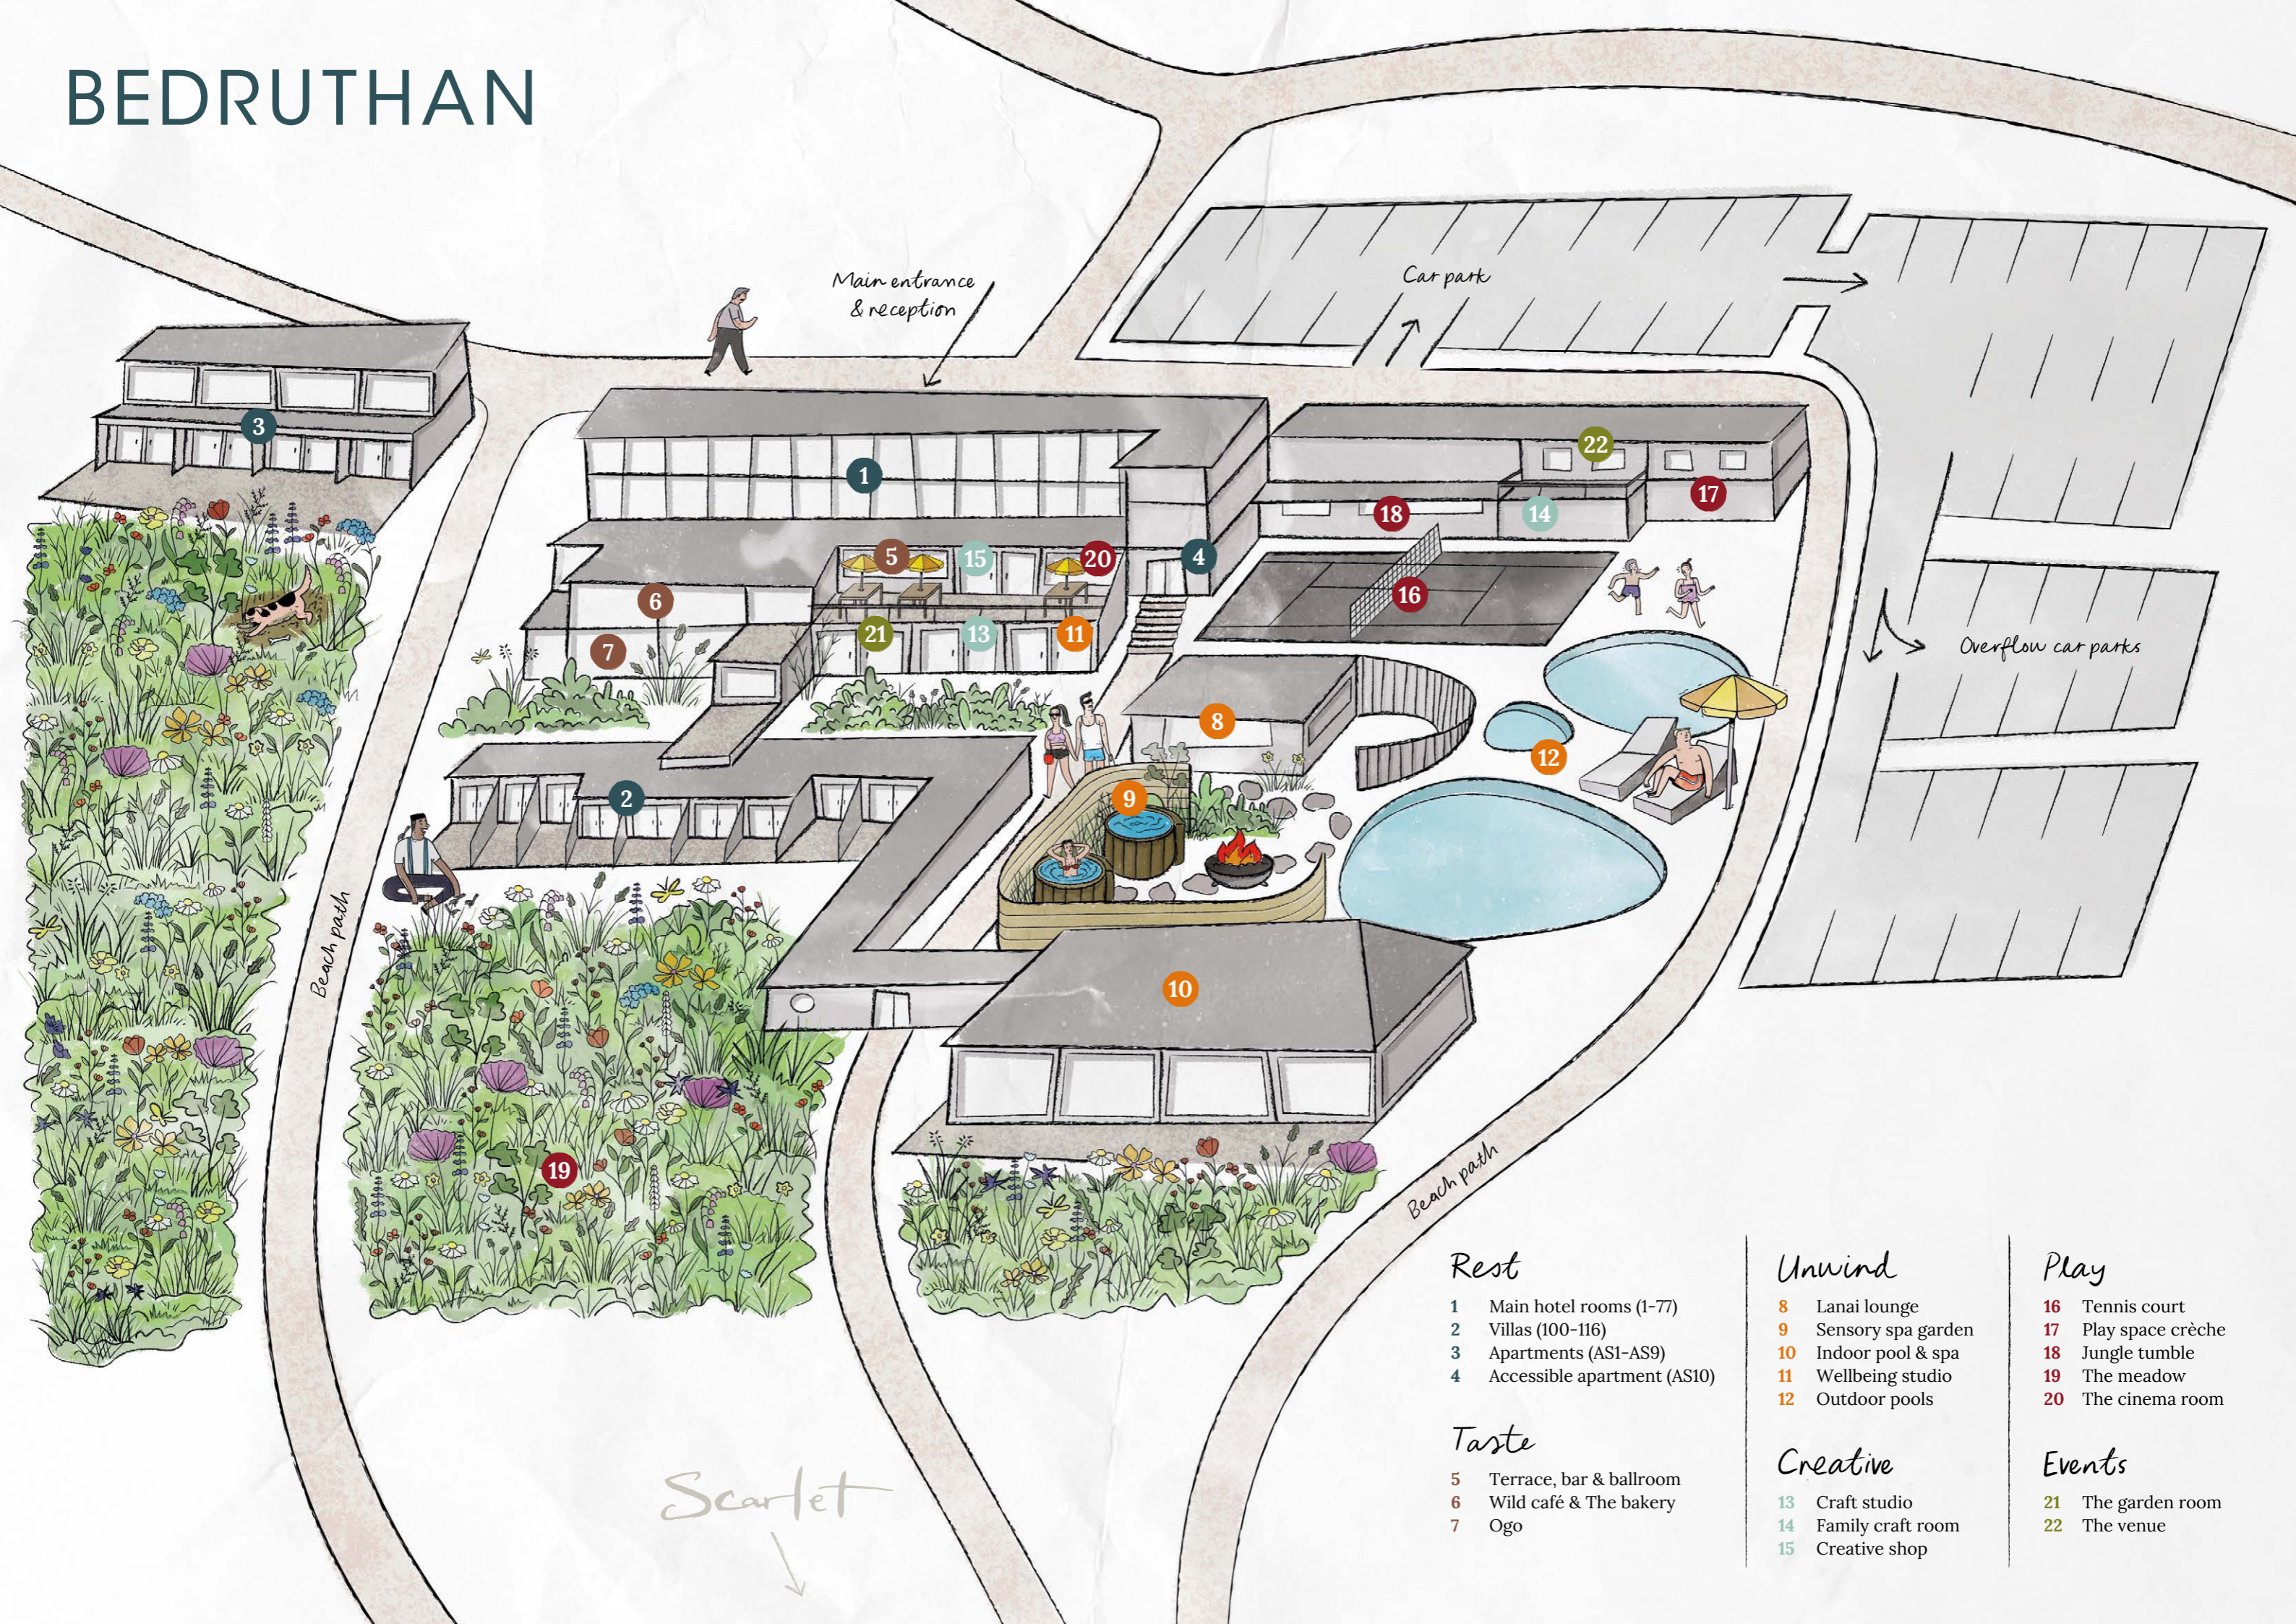

BEDRUTHAN

Main entrance & reception

Car park

Overflow car parks

Beach path

Beach path

Scarlet

Rest

- 1 Main hotel rooms (1-77)
- 2 Villas (100-116)
- 3 Apartments (AS1-AS9)
- 4 Accessible apartment (AS10)

Taste

- 5 Terrace, bar & ballroom
- 6 Wild café & The bakery
- 7 Ogo

Unwind

- 8 Lanai lounge
- 9 Sensory spa garden
- 10 Indoor pool & spa
- 11 Wellbeing studio
- 12 Outdoor pools

Creative

- 13 Craft studio
- 14 Family craft room
- 15 Creative shop

Play

- 16 Tennis court
- 17 Play space crèche
- 18 Jungle tumble
- 19 The meadow
- 20 The cinema room

Events

- 21 The garden room
- 22 The venue